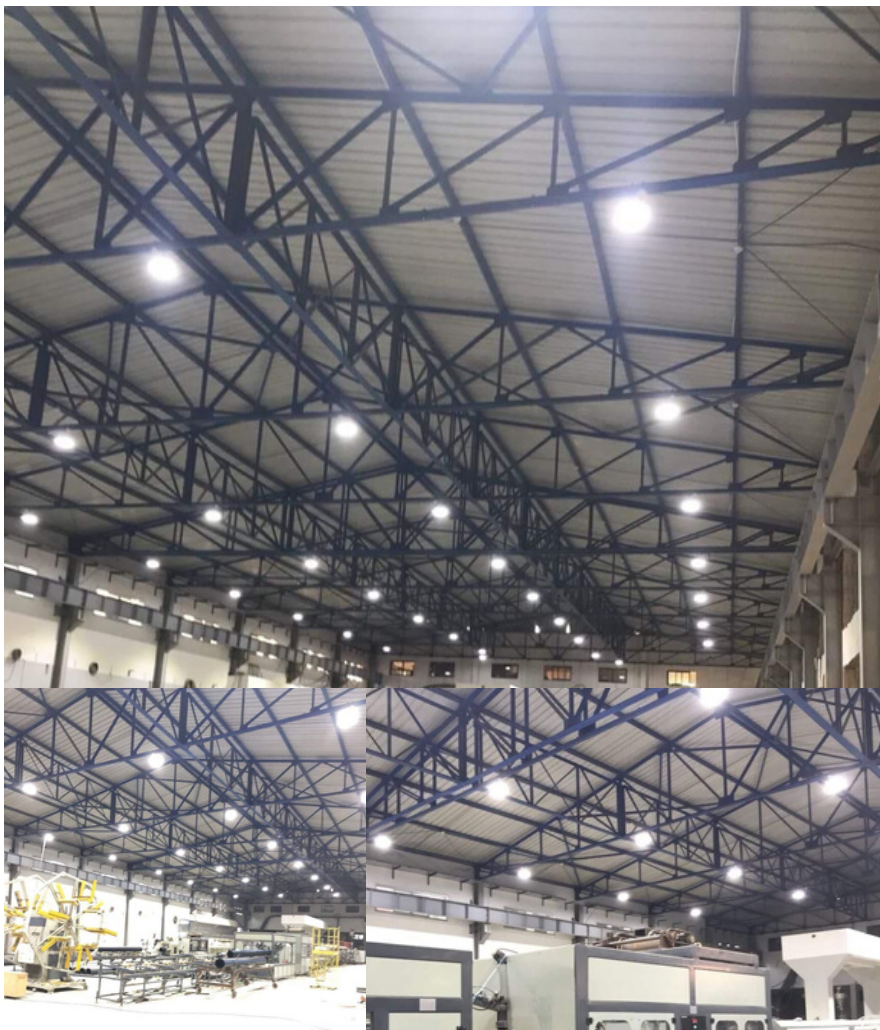

BENEFITS

- Suitable Harsh Environment, High Temperature application
- Extremely Light Weight
- Non-yellowing, High Borosilicate Glass
- Cold Forging Aluminum Heat Dissipation 1070, High Heat Transfer
- Aluminum Reflector 45° 90° 120°
- Bracket, Hanger installation
- IP65, High Luminous 135-150Lm/w
- UL, CUL, CE, RoHs, IEC certificates

LM-80 IP66