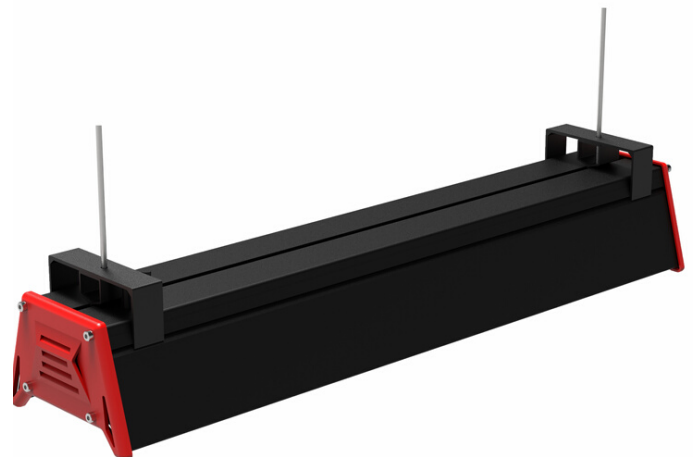

SAMSUNG

merrytek®

HAISEN®

RUILO
ELECTRONICS

Panel Industrial Light

BENEFITS

- **Intelligent working:** On/Off Function, Normal Motion detecting, Daylight Threshold.
- Metal Chain, Bracket installation
- Excellent Heat Dissipation aluminum
- High Luminous 135-150Lm/w
- IP65 Design
- UL,CUL,CE,RoHs,IEC certificates

5&7
YEARS
WARRANTY

ON/OFF function

Normal motion detecting

Daylight threshold

Technical Parameter

Model	Power	Input Voltage	Power Factor	Light Efficiency	CCT	CRI	Dimension (mm)
BSA-PH-DCT0100-101	100W	AC90-260Vac & AC180-520Vac 50/60Hz	≥0.95	13500LM	2700-6500K	≥75	300*300*66
BSA-PH-DCT0150-101	150W			20250LM			600*300*66
BSA-PH-DCT0200-101	200W			27000LM			600*300*66
BSA-PH-DCT0250-101	250W			33750LM			900*300*66
BSA-PH-DCT0300-101	300W			40500LM			900*300*66

Linear Industrial Light

BENEFITS

- **Intelligent working:** On/Off Function, Normal Motion detecting, Daylight Threshold.
- Metal Chain, Bracket installation
- Self-Cleaning, Non-dusk
- Excellent Heat Dissipation, Leave outlet, though the air circulation in the radiator to speed up the heat
- High Luminous 135-150Lm/w
- UL,CUL,CE,RoHs,IEC certificates