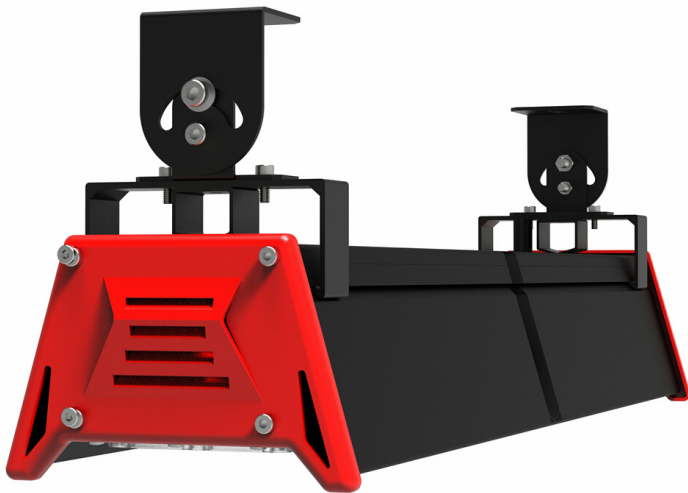

SAMSUNG

merrytek®

HAISEN®

RUILO
ELECTRONICS

Panel Industrial Light

BENEFITS

- **Intelligent working:** On/Off Function, Normal Motion detecting, Daylight Threshold.
- Metal Chain, Bracket installation
- Excellent Heat Dissipation aluminum
- High Luminous 135-150Lm/w
- IP65 Design
- UL,CUL,CE,RoHs,IEC certificates

Linear Industrial Light

BENEFITS

- **Intelligent working:** On/Off Function, Normal Motion detecting, Daylight Threshold.
- Metal Chain, Bracket installation
- Self-Cleaning, Non-dusk
- Excellent Heat Dissipation, Leave outlet, though the air circulation in the radiator to speed up the heat
- High Luminous 135-150Lm/w
- UL,CUL,CE,RoHs,IEC certificates